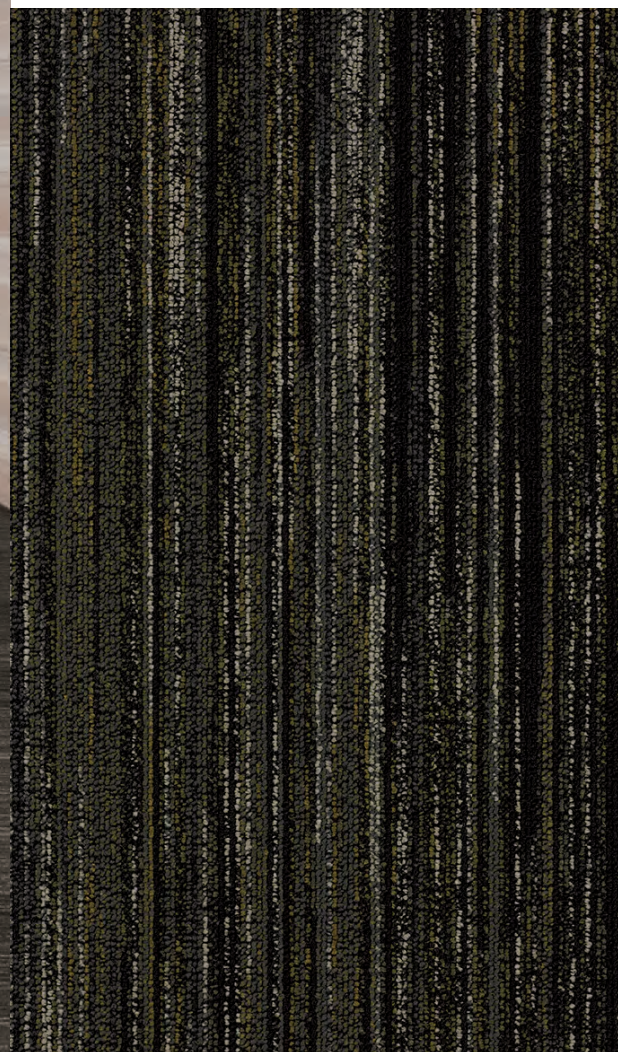

ANKER

RANDOM
000010-502