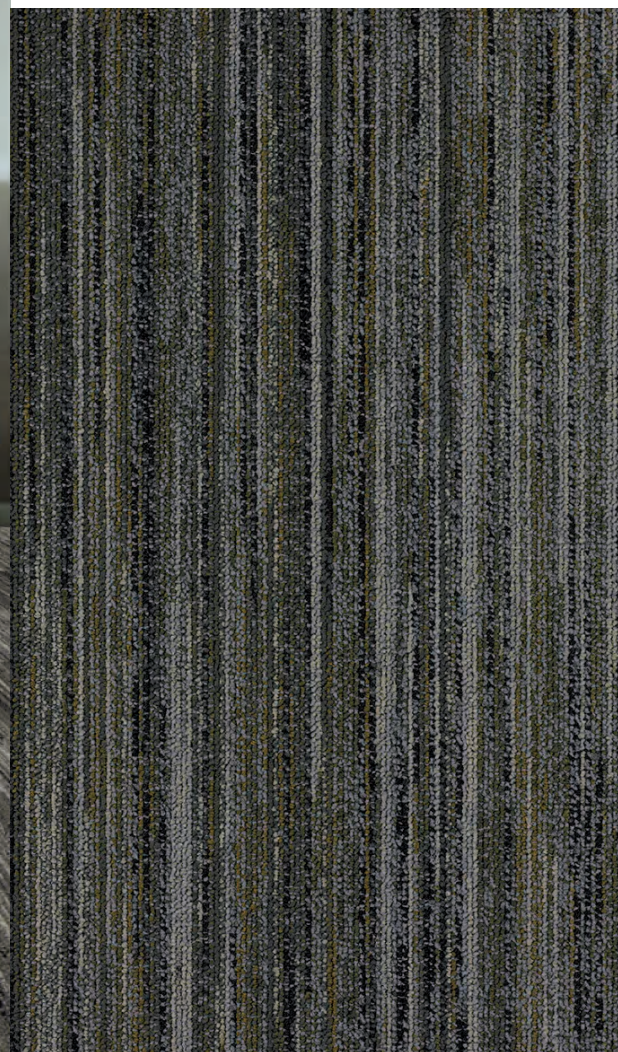

Exactly like RANDOM, in fact. This is because the tiles, with their various mottled patterns, owe their vibrancy to their dynamic texture, whose irregular and organic appearance constantly gives rise to new impressions. Each tile is unique, and the overall picture can't be planned. As a result, what seems with RANDOM to be a matter of chance almost becomes a work of art that offers endless possibilities and never fails to impress and surprise when captured in a floor design. The tufted loop-pile carpet tiles are available in six varied colour schemes.

ANKER

RANDOM  
000010-100

ANKER

RANDOM  
000010-300

ANKER

RANDOM  
000010-400

ANKER

RANDOM  
000010-500