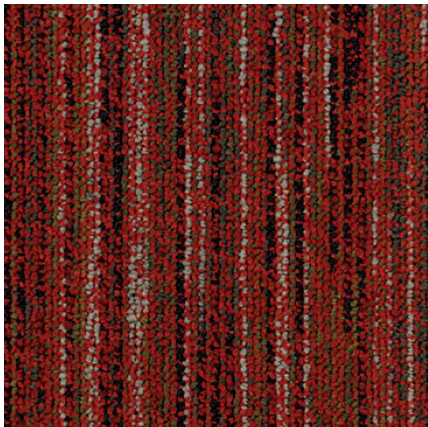

# RANDOM

ANKER

Multi-coloured, irregularly patterned tiles with loop pile surface in six colour worlds.

A coincidence is defined as something that is unpredictable and somehow arbitrary. Something we can't plan. And something that often surprises us and is, on many occasions, also fascinating.

Exactly like RANDOM, in fact. This is because the tiles, with their various mottled patterns, owe their vibrancy to their dynamic texture, whose irregular and organic appearance constantly gives rise to new impressions. Each tile is unique, and the overall picture can't be planned. As a result, what seems with RANDOM to be a matter of chance almost becomes a work of art that offers endless possibilities and never fails to impress and surprise when captured in a floor design. The tufted loop-pile carpet tiles are available in six varied colour schemes.