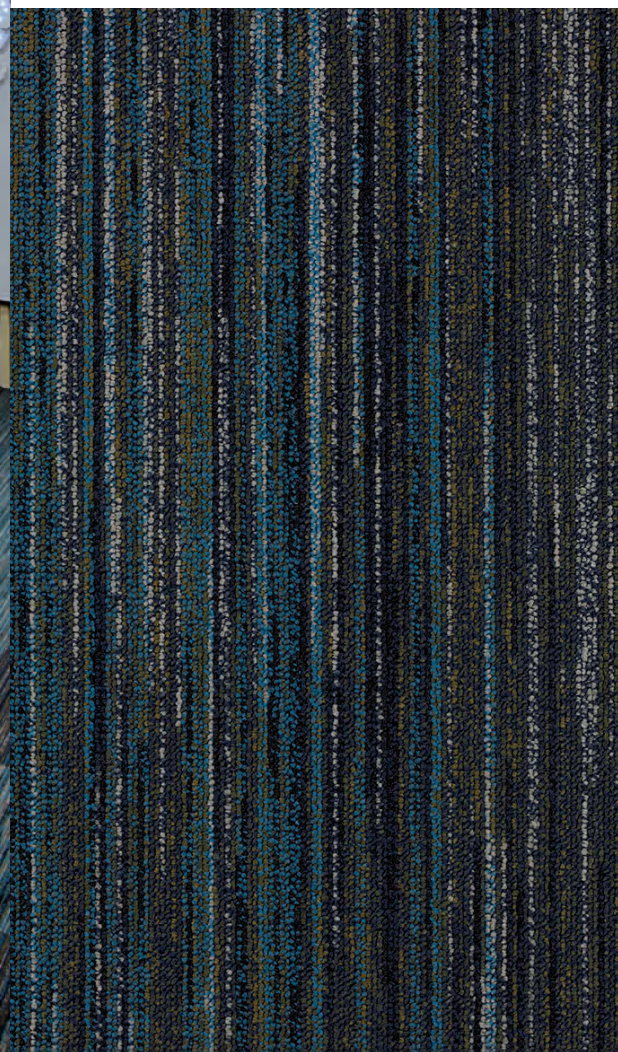

ANKER

RANDOM
000010-300