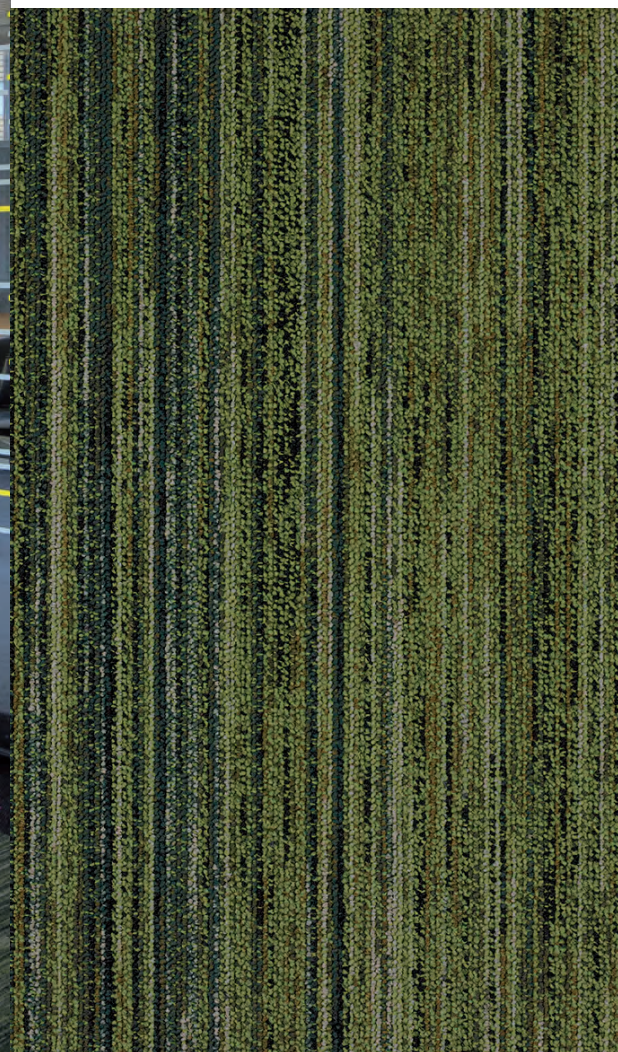

ANKER

RANDOM
000010-400