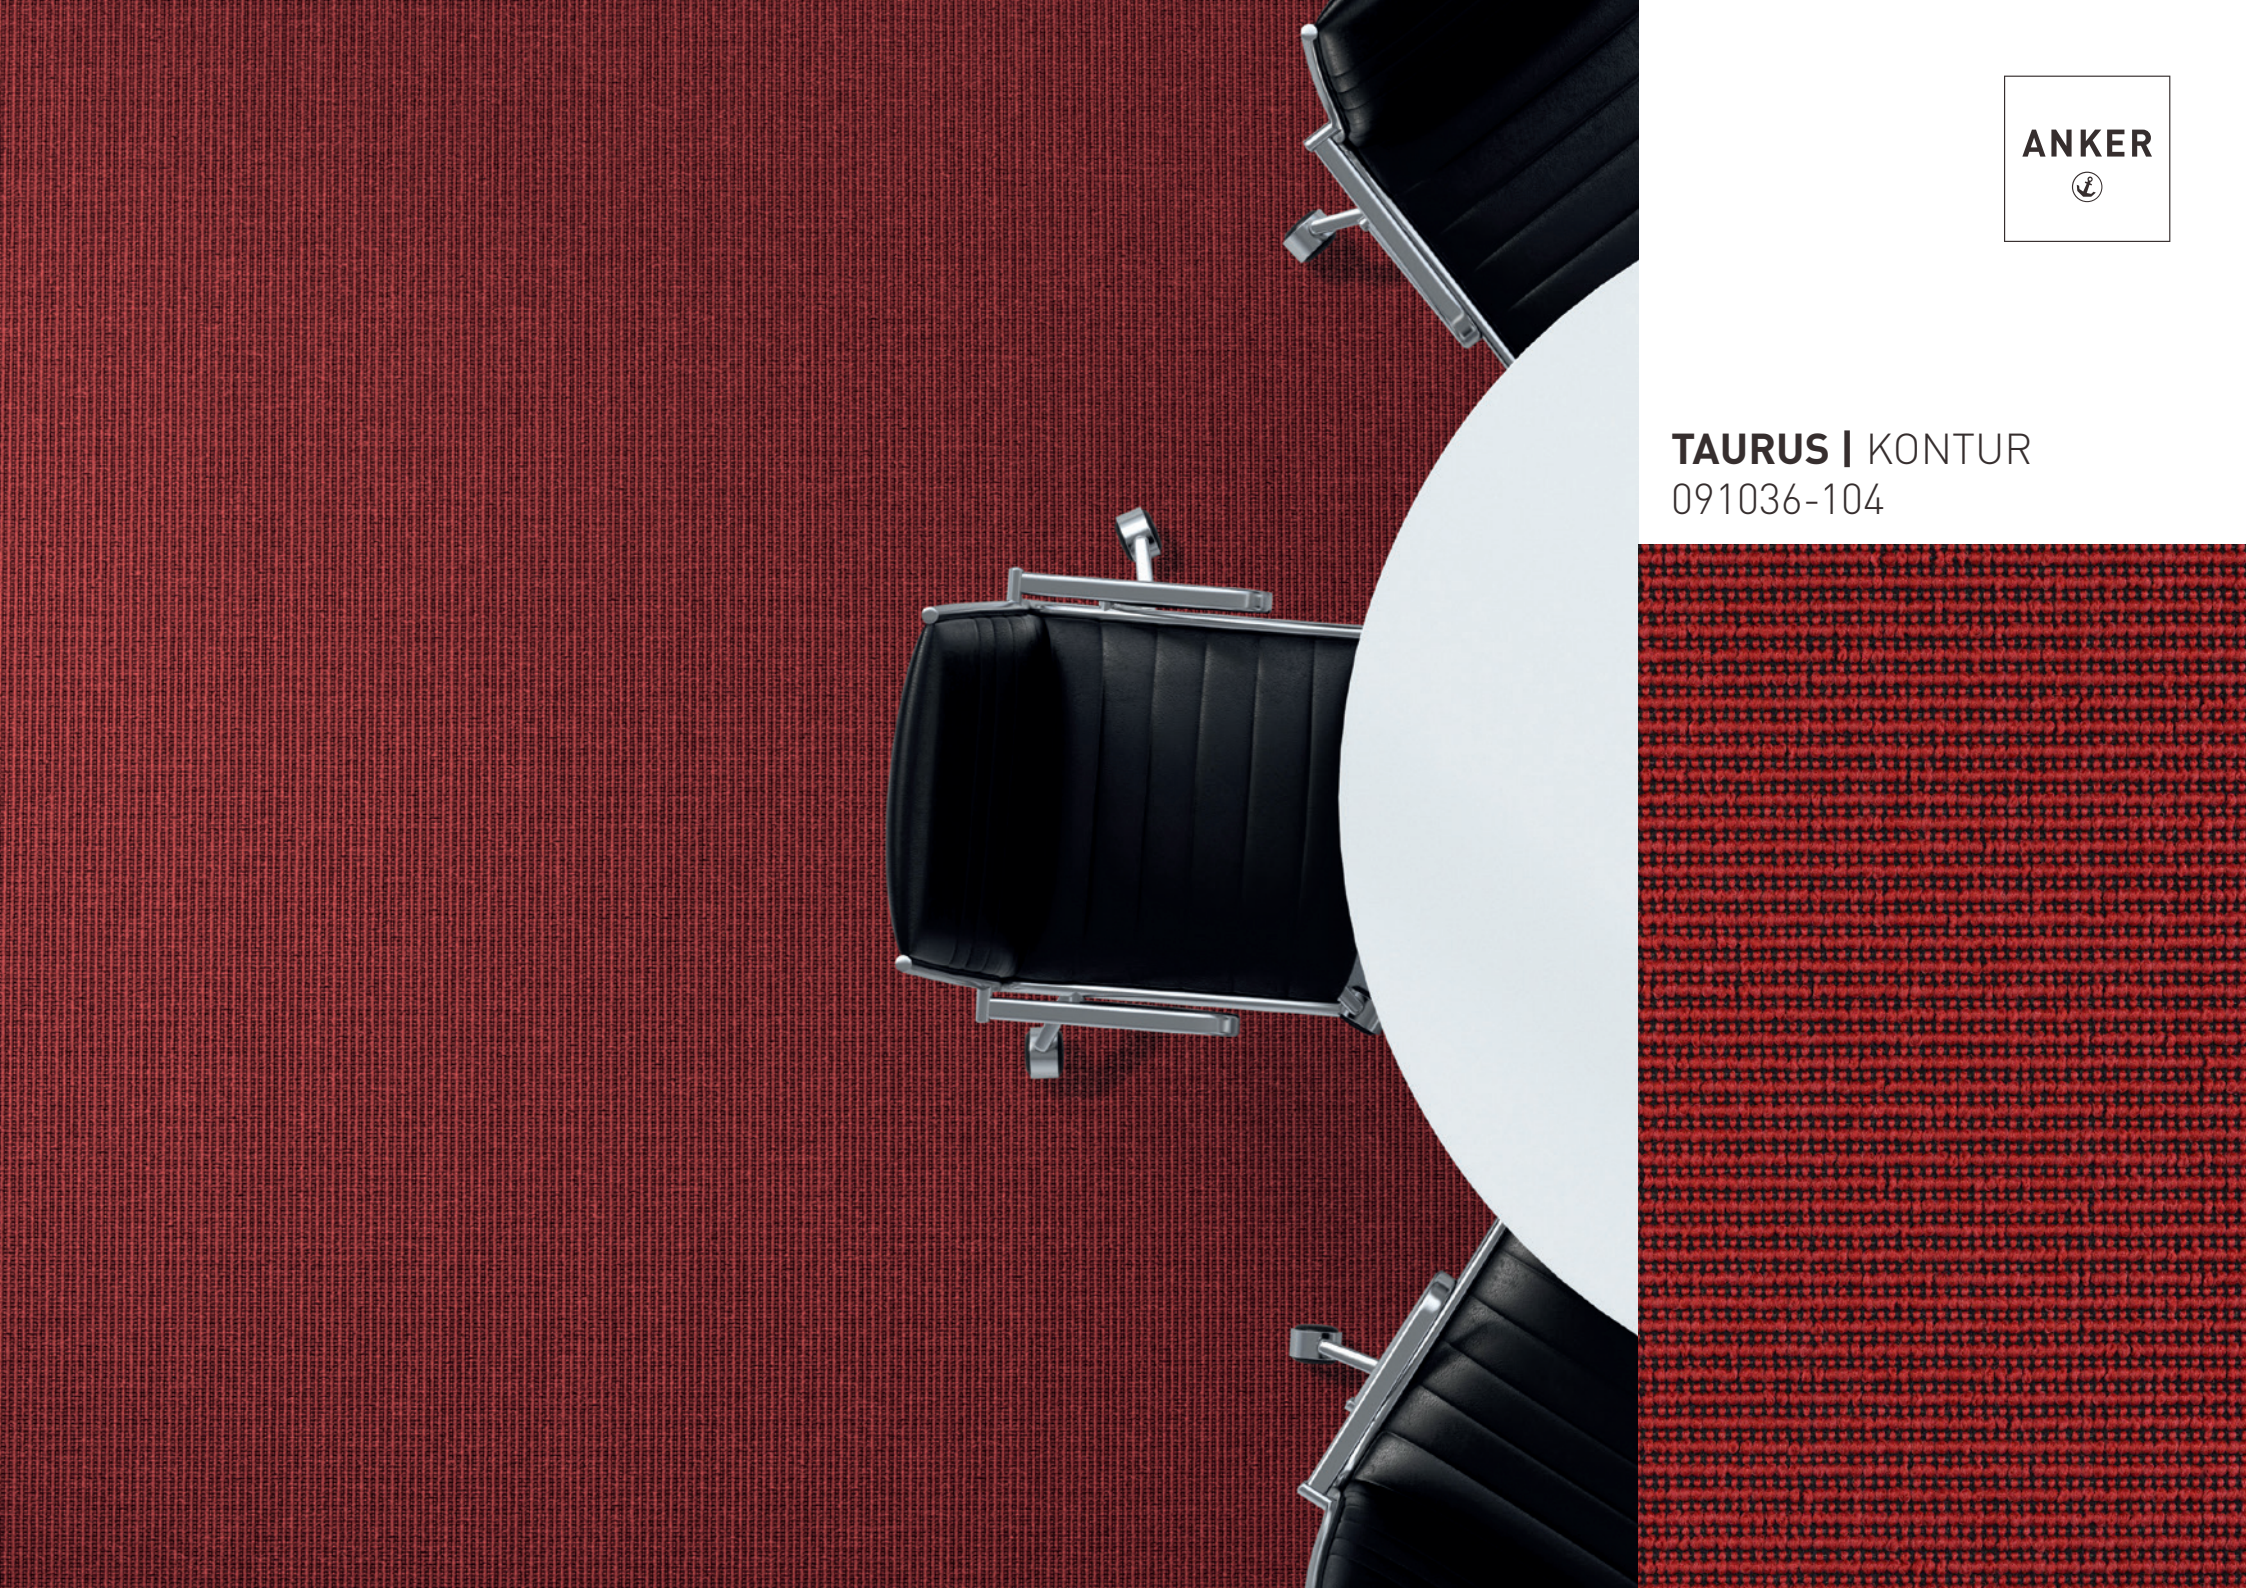

ANKER

TAURUS | KONTUR
091036-104