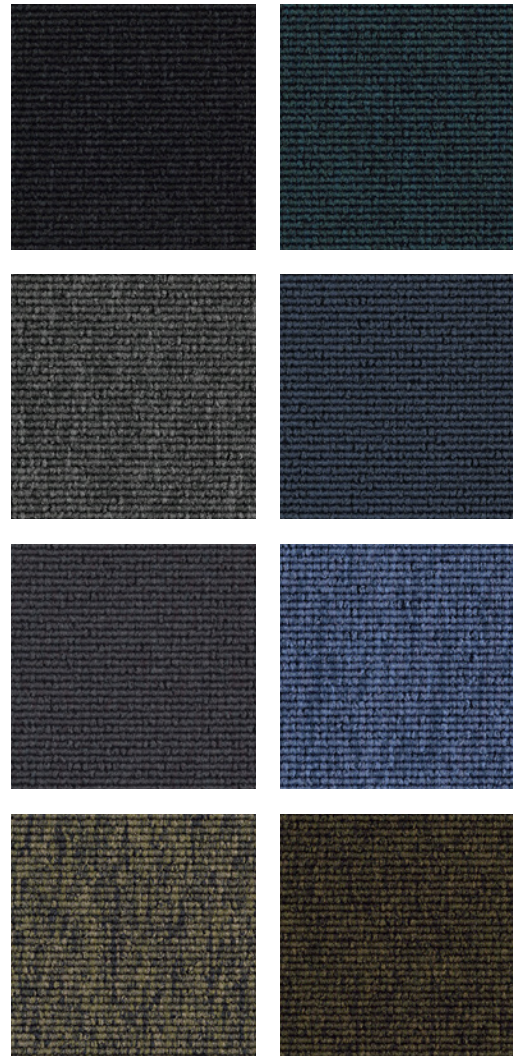

TAURUS

Inspirations

TAURUS

ANKER

Woven carpet flooring in two different surfaces.

KONTUR

RIPS

It's variety that really brings a life to life. With its ups and downs. Its peaks and troughs. But also with its quiet phases, in which everything seems to follow its usual course in an orderly manner.

TAURUS thrives on these opposites. Linear, symmetrical and almost architectural, as is the case with TAURUS Kontur, with its excitingly dynamic surface, characterised by alternating high and low structures. Or purist/minimalist, as with TAURUS RIPS, in which the linear alignment of the knops ensures that the surface has a calmingly coherent appearance. The carpet, woven using the Wilton rod technique, is available in a monochrome or multicoloured unpatterned roll, not only in two different loop piles, but also in different colour variations.