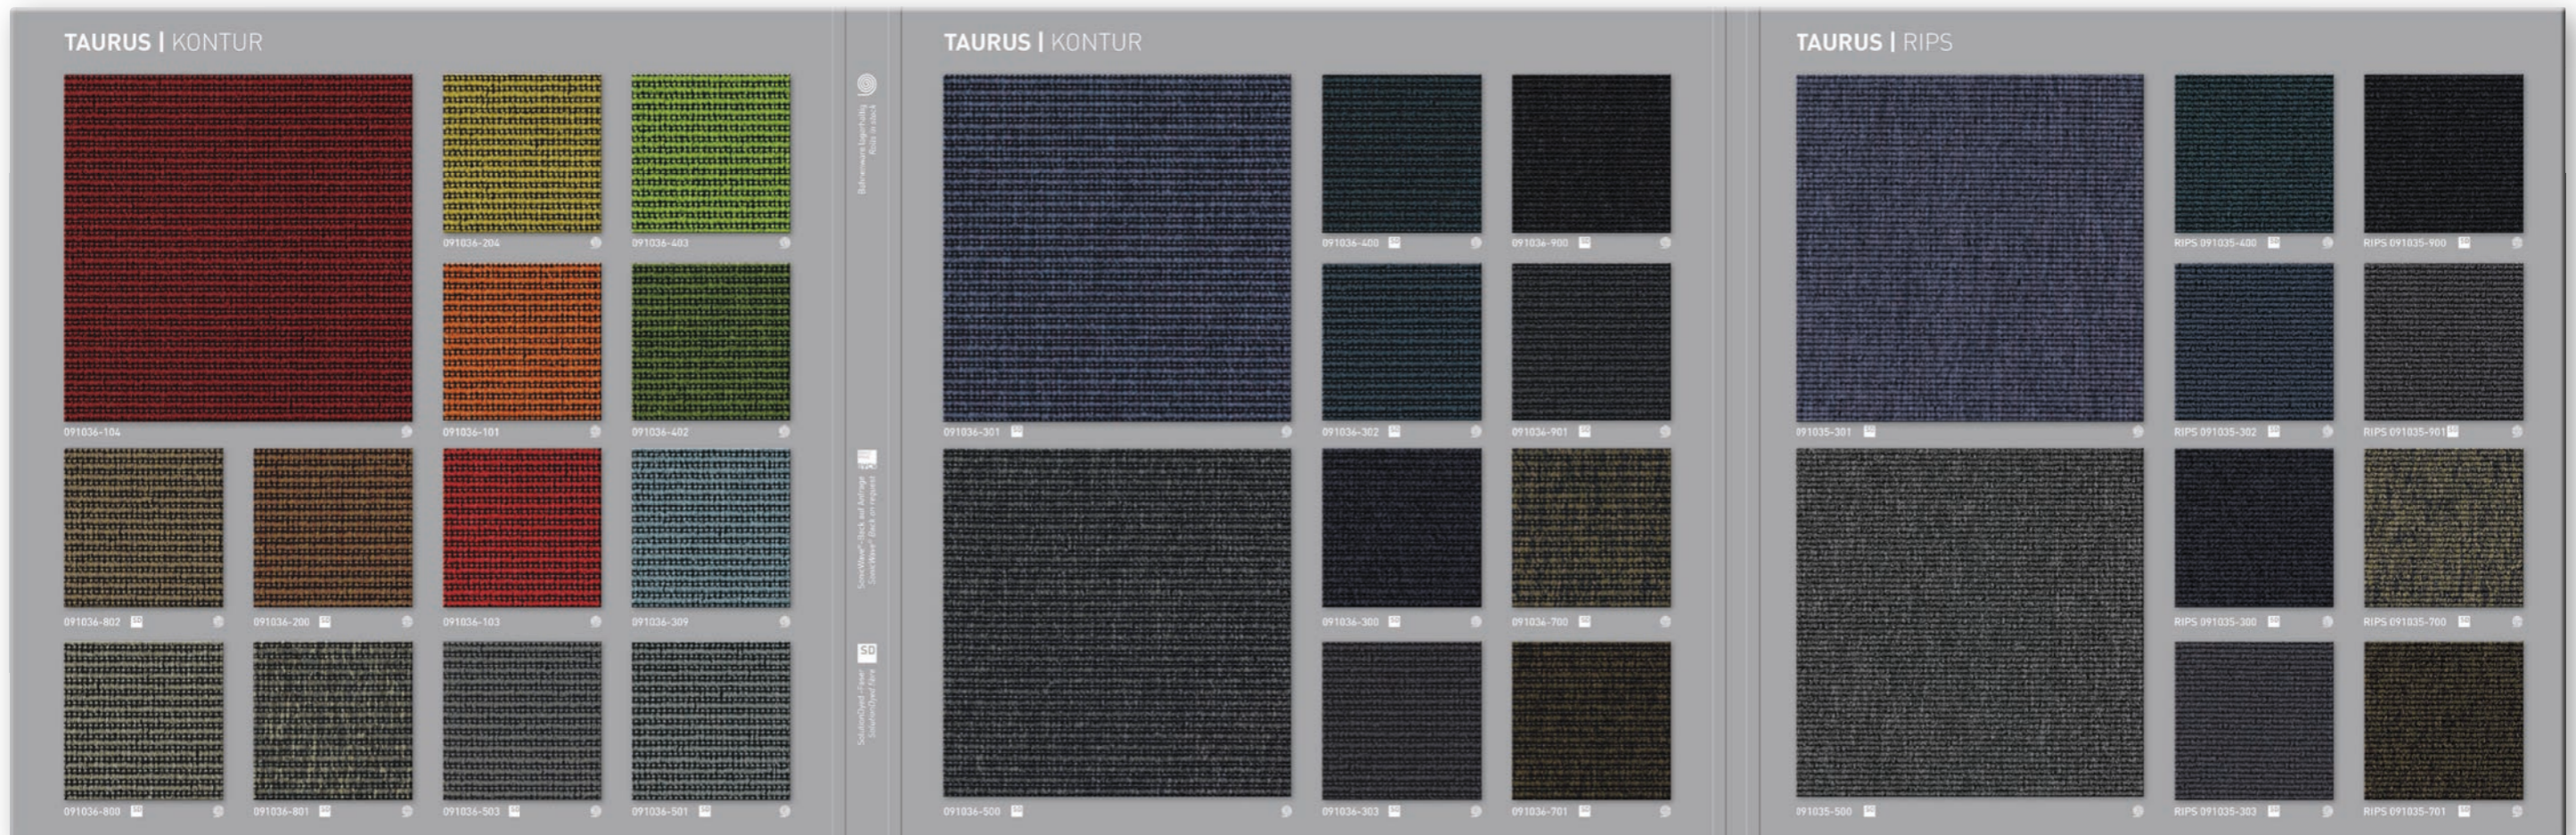

TAURUS | RIPS | KONTUR

Innenseite