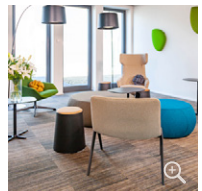

Floor installer

Klaus Schmitt GmbH, Nalbach