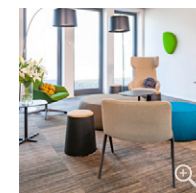

RANDOM
underlines the colour concept of the rooms exceptionally smart.