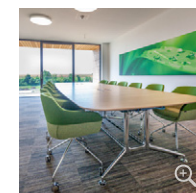

RANDOM
underlines the colour concept of the rooms exceptionally smart.