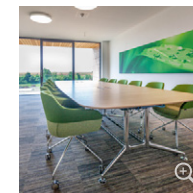

Object telegram

IEE S.A., Luxembourg

Office area

5,000 m²

Architect

BELVEDERE Architecture S.A.

ANKER carpet

RANDOM (colour 700),
approx. 5,000 m²

Floor installer

Klaus Schmitt GmbH, Nalbach

RANDOM (colour 700)
Available as tiles (50x50 cm).