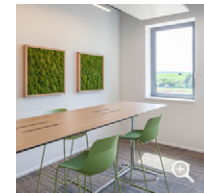

Objekttelegramm

IEE S.A., Luxemburg

Office area
5,000 m²

Architect
BELVEDERE Architecture S.A.

ANKER carpet
RANDOM (colour 700),
approx. 5,000 m²

Floor installer
Klaus Schmitt GmbH, Nalbach