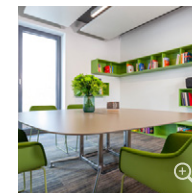

Object telegram

IEE S.A., Luxembourg

Office area

5,000 m²

Architect

BELVEDERE Architecture S.A.

ANKER carpet

RANDOM (colour 700),
approx. 5,000 m²

Floor installer

Klaus Schmitt GmbH, Nalbach

RANDOM (colour 700)
Available as tiles (50x50 cm).