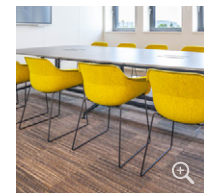

The aim when designing the premises was to sensitively respond to the work needs of the building's users.