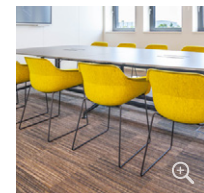

Object telegram

IEE S.A., Luxemburg

Office area
5,000 m²

Architect
BELVEDERE Architecture S.A.

ANKER carpet
RANDOM (colour 700),
approx. 5,000 m²

Floor installer
Klaus Schmitt GmbH, Nalbach