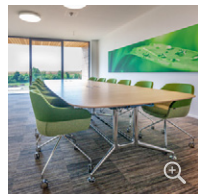

The aim when designing the premises was to sensitively respond to the work needs of the building's users.