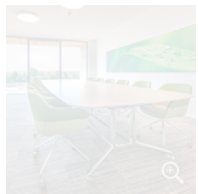

Object telegram

IEE S.A., Luxemburg

Office area
5,000 m²

Architect
BELVEDERE Architecture S.A.

ANKER carpet
RANDOM (colour 700),
approx. 5,000 m²

Floor installer
Klaus Schmitt GmbH, Nalbach