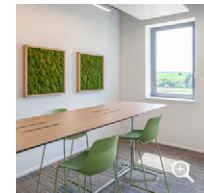

The aim when designing the premises was to sensitively respond to the work needs of the building's users.