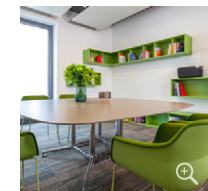

Floor installer

Klaus Schmitt GmbH, Nalbach