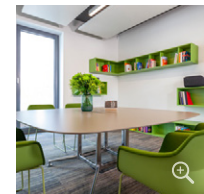

The aim when designing the premises was to sensitively respond to the work needs of the building's users.