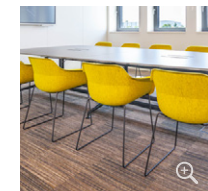

Floor installer

Klaus Schmitt GmbH, Nalbach