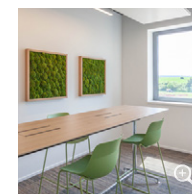

Object telegram

IEE S.A., Luxembourg

Office area

5,000 m²

Architect

BELVEDERE Architecture S.A.

ANKER carpet

RANDOM (colour 700),
approx. 5,000 m²

Floor installer

Klaus Schmitt GmbH, Nalbach

RANDOM (colour 700)
Available as tiles (50x50 cm).