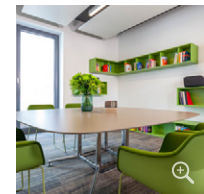

Object telegram

IEE S.A., Luxemburg

Office area
5,000 m²

Architect
BELVEDERE Architecture S.A.

ANKER carpet
RANDOM (colour 700),
approx. 5,000 m²

Floor installer
Klaus Schmitt GmbH, Nalbach