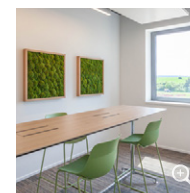

RANDOM
underlines the colour concept of the rooms exceptionally smart.