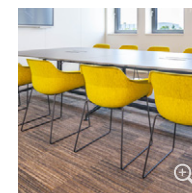

Object telegram

IEE S.A., Luxembourg

Office area

5,000 m²

Architect

BELVEDERE Architecture S.A.

ANKER carpet

RANDOM (colour 700),
approx. 5,000 m²

Floor installer

Klaus Schmitt GmbH, Nalbach

RANDOM (colour 700)
Available as tiles (50x50 cm).