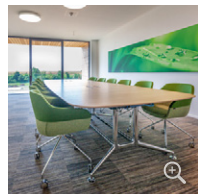

Objekttelegramm

IEE S.A., Luxemburg

Office area
5,000 m²

Architect
BELVEDERE Architecture S.A.

ANKER carpet
RANDOM (colour 700),
approx. 5,000 m²

Floor installer
Klaus Schmitt GmbH, Nalbach