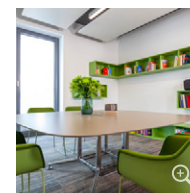

RANDOM
underlines the colour concept of the rooms exceptionally smart.