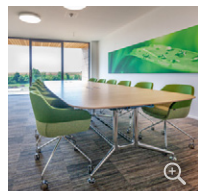

Floor installer

Klaus Schmitt GmbH, Nalbach