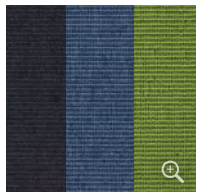

Object telegram

dpa, Hamburg

Builder
dpa Deutsche Presse-Agentur GmbH

Architect
Lore Gellersen, Hamburg

ANKER carpet
TAURUS KONTUR
(Colours 300, 301, 403)

Floor installer
Oliver Wagner, Hamburg