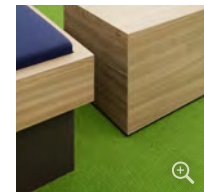

ANKER
PROFESSIONAL CARPET

Object telegram

dpa, Hamburg

Builder

dpa Deutsche Presse-Agentur GmbH

Architect

Lore Gellersen, Hamburg

ANKER carpet

TAURUS KONTUR

(Colours 300, 301, 403)

Floor installer

Oliver Wagner, Hamburg

TAURUS KONTUR
colours 300, 301, 403. Available as rolls (200 cm width).