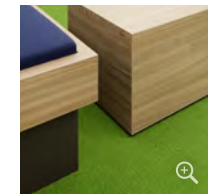

Floor installer

Oliver Wagner, Hamburg