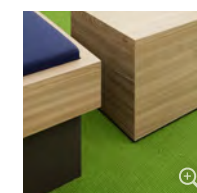

ANKER carpet

TAURUS KONTUR
(Colours 300, 301, 403)

Floor installer

Oliver Wagner, Hamburg

The headquarters of the dpa management in an imposing villa on the Außenalster.

Object telegram

dpa, Hamburg

Builder
dpa Deutsche Presse-Agentur GmbH