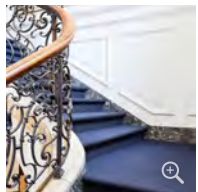

ANKER
PROFESSIONAL CARPET

Object telegram

dpa, Hamburg

Builder

dpa Deutsche Presse-Agentur GmbH

Architect

Lore Gellersen, Hamburg

ANKER carpet

TAURUS KONTUR

(Colours 300, 301, 403)

Floor installer

Oliver Wagner, Hamburg

TAURUS KONTUR
colours 300, 301, 403. Available as rolls (200 cm width).