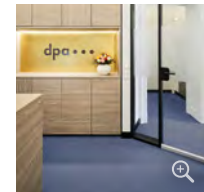

ANKER
PROFESSIONAL CARPET

Object telegram

dpa, Hamburg

Builder

dpa Deutsche Presse-Agentur GmbH

Architect

Lore Gellersen, Hamburg

ANKER carpet

TAURUS KONTUR

(Colours 300, 301, 403)

Floor installer

Oliver Wagner, Hamburg

TAURUS KONTUR
colours 300, 301, 403. Available as rolls (200 cm width).