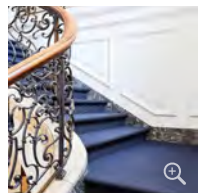

ANKER
PROFESSIONAL CARPET

Object telegram

dpa, Hamburg

Builder

dpa Deutsche Presse-Agentur GmbH

Architect

Lore Gellersen, Hamburg

ANKER carpet

TAURUS KONTUR

(Colours 300, 301, 403)

Floor installer

Oliver Wagner, Hamburg

TAURUS KONTUR
Carpet woven in Wilton wire technique.