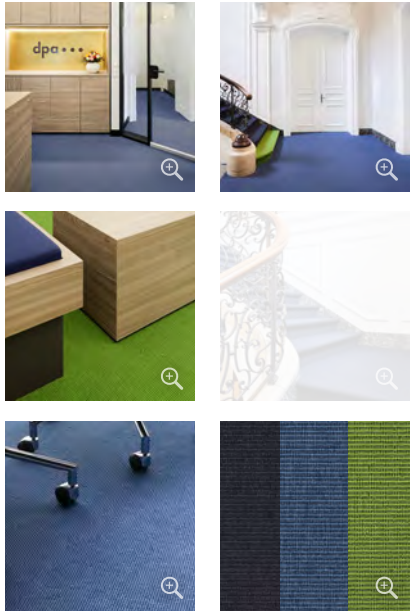

Object telegram

dpa, Hamburg

Builder
dpa Deutsche Presse-Agentur GmbH

Architect
Lore Gellersen, Hamburg

ANKER carpet
TAURUS KONTUR
(Colours 300, 301, 403)

Floor installer
Oliver Wagner, Hamburg

TAURUS KONTUR
also on the steps - as a bridge between historical flair and modern age.