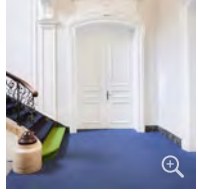

Object telegram

dpa, Hamburg

Builder
dpa Deutsche Presse-Agentur GmbH

Architect
Lore Gellersen, Hamburg

ANKER carpet
TAURUS KONTUR
(Colours 300, 301, 403)

Floor installer
Oliver Wagner, Hamburg