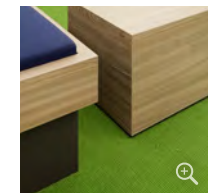

ANKER
PROFESSIONAL CARPET

Object telegram

dpa, Hamburg

Builder

dpa Deutsche Presse-Agentur GmbH

Architect

Lore Gellersen, Hamburg

ANKER carpet

TAURUS KONTUR

(Colours 300, 301, 403)

Floor installer

Oliver Wagner, Hamburg

TAURUS KONTUR
Carpet woven in Wilton wire technique.