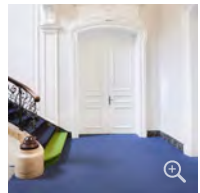

Floor installer

Oliver Wagner, Hamburg