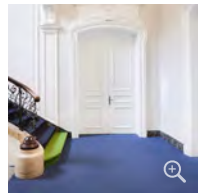

ANKER
PROFESSIONAL CARPET

Object telegram

dpa, Hamburg

Builder

dpa Deutsche Presse-Agentur GmbH

Architect

Lore Gellersen, Hamburg

ANKER carpet

TAURUS KONTUR

(Colours 300, 301, 403)

Floor installer

Oliver Wagner, Hamburg

TAURUS KONTUR
Carpet woven in Wilton wire technique.