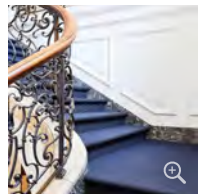

Floor installer

Oliver Wagner, Hamburg