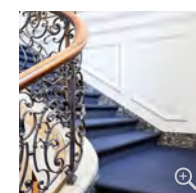

ANKER carpet

TAURUS KONTUR
(Colours 300, 301, 403)

Floor installer

Oliver Wagner, Hamburg

The headquarters of the dpa management in an imposing villa on the Außenalster.

Object telegram

dpa, Hamburg

Builder
dpa Deutsche Presse-Agentur GmbH